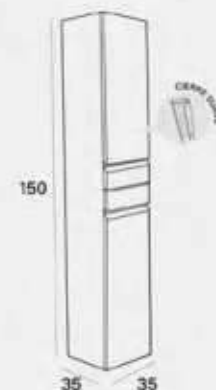

COLUMNA SIANI SIANI COLUMN COLONNE SIANI