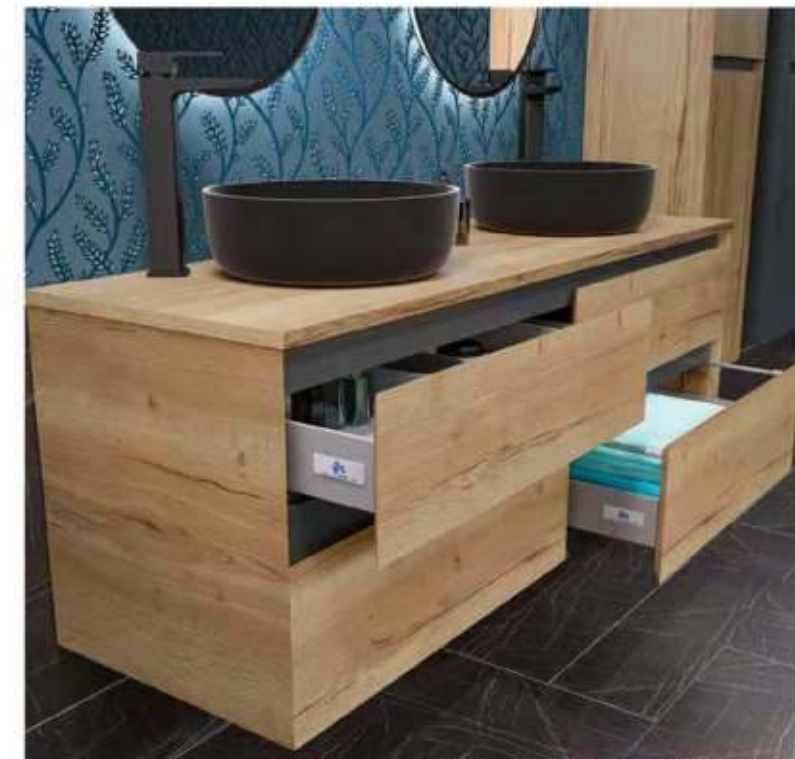

MARINA 50

MUEBLE/FURNITURE/MEUBLE
MARINA 50 140 4 CAJONES/
DRAWERS/TIROIRS. ACABADO/
FINISHED/FINITION HALIFAX. UÑERO/
PASSEMAN/HAND PASS ANTRACITA
LACADO MATE.

TAPA/WORKTOP/PLAN DE TRAVAIL
140 ACABADO/FINISHED/FINITION
HALIFAX.

2 LAVABOS/SINKS/VASQUES CIRCUS
NEGRO.

2 ESPEJOS/MIRRORS/MIROIRS AINA
LED 100*50.

2 COLUMNAS/COLUMNS/COLONNES
MARINA 150*35 REVERSIBLES
ACABADO/FINISHED/FINITION
HALIFAX. UÑERO/PASSEMAN/HAND
PASS ANTRACITA LACADO MATE.

COLUMN/COLUMN/COLONNE
MARINA 150*35 REVERSIBLE
ACABADO/FINISHED/FINITION
ANTRACITA LACADO MATE.