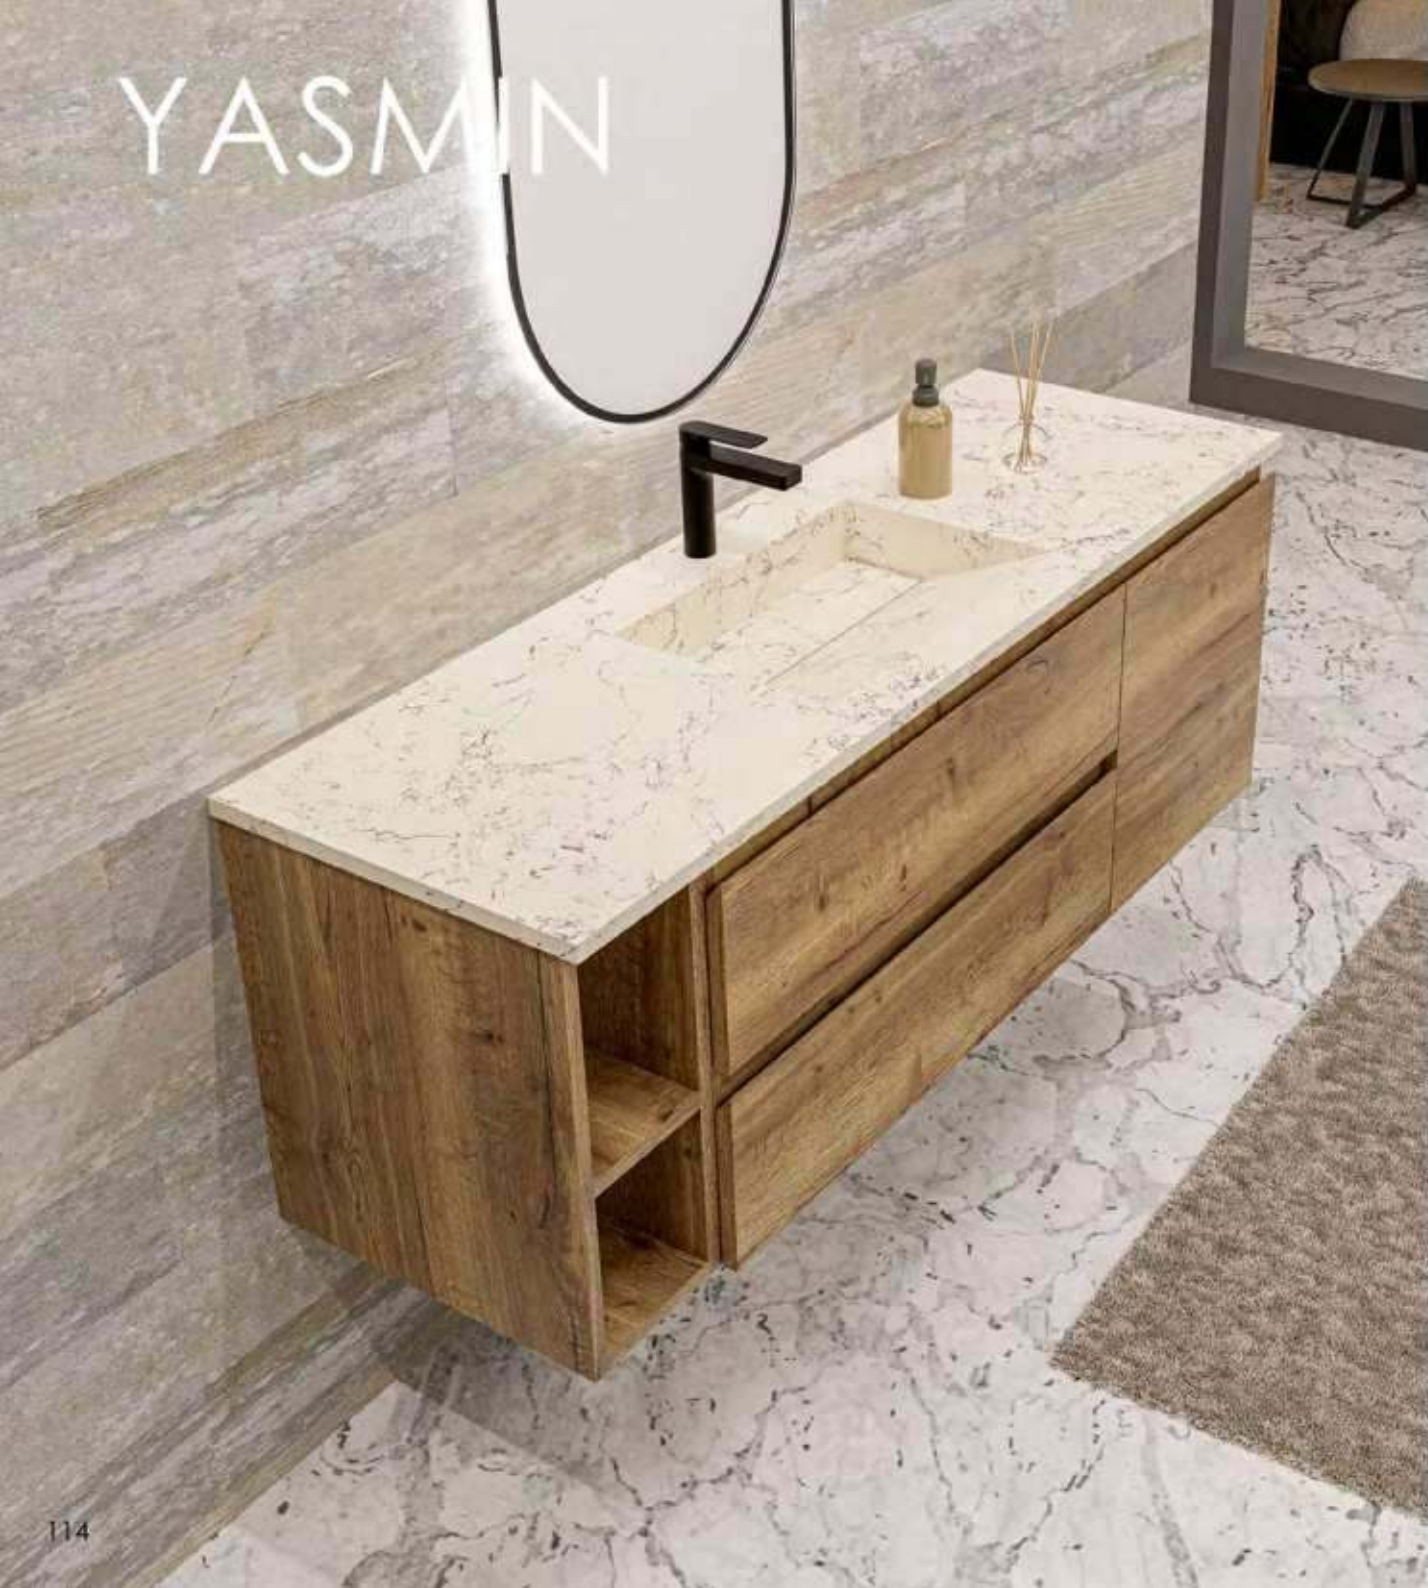

YASMIN

CAJONES CIERRE SUAVE
SOFT CLOSING DRAWERS
TIROIRS FERMETURE SILENCIEUSE

NO INCLUYE GRIFO
TAP NOT INCLUDED
MITIGEUR NON INCLUS

MUEBLE SUSPENDIDO
SUSPENDED FURNITURE
MEUBLE SUSPENDU

FABRICADO EN DM Y
AGLOMERADO HIDRÓFUJO
MADE IN MDF AND HYDROFUGE
AGGLOMERATE
FABRIQUÉ EN MDF ET AGLOMÉRÉ
HYDROFUGE

TODOS LOS ESPEJOS SON
COMPATIBLES CON ESTE MODELO
ALL THE MIRRORS ARE AVAILABLE
WITH THIS MODEL
TOUS LES MIROIRS SONT COMPATI-
BLES AVEC CE MODÈLE

+INFO P. 151

LAVABOS COMPATIBLES COMPATIBLE BASINS VASQUES COMPATIBLES

YASMIN 30

Solid Surface Marsella centrado
Solid Surface Marsella descentrado
Tapas (Fondo 46 cm)
Lavabo SOLID SURFACE Lyon
Lavabo cerámico Horus
Lavabo cerámico Circus
Lavabo cerámico Keeps
Lavabo Marino piedra natural
Encimera Cannes
Encimera Venus piedra natural

YASMIN 50

Cerámico (centrada y descentrada)
Antibes (centrada y descentrada)
Solid Surface Niza (centrada y descentrada)
Tapas (Fondo 46 cm)
Lavabo SOLID SURFACE Lyon
Lavabo cerámico Horus
Lavabo cerámico Keeps
Lavabo piedra natural Urano
Lavabo Marino piedra natural

Ceramic (centered and displaced)
Marmotte (centered and displaced)
Niza Solid Surface (centered and displaced)
Worktop (Depth 46 cm)
SOLID SURFACE sink Lyon
Horus ceramic sink
Keops ceramic sink
Urano natural stone sink
Marino sink natural stone

Céramique (centré et décentré)
Antibes (centré et décentré)
Solid Surface Niza (centré et décentré)
Plan de travail (Profondeur 46 cm)
Vasque SOLID SURFACE Lyon
Vasque céramique Horus
Vasque céramique Keeps
Vasque pierre naturelle Urano
Vasque Marino pierre naturelle

YASMIN 75 3 CAJONES 3 DRAWERS / 3 TIROIRS